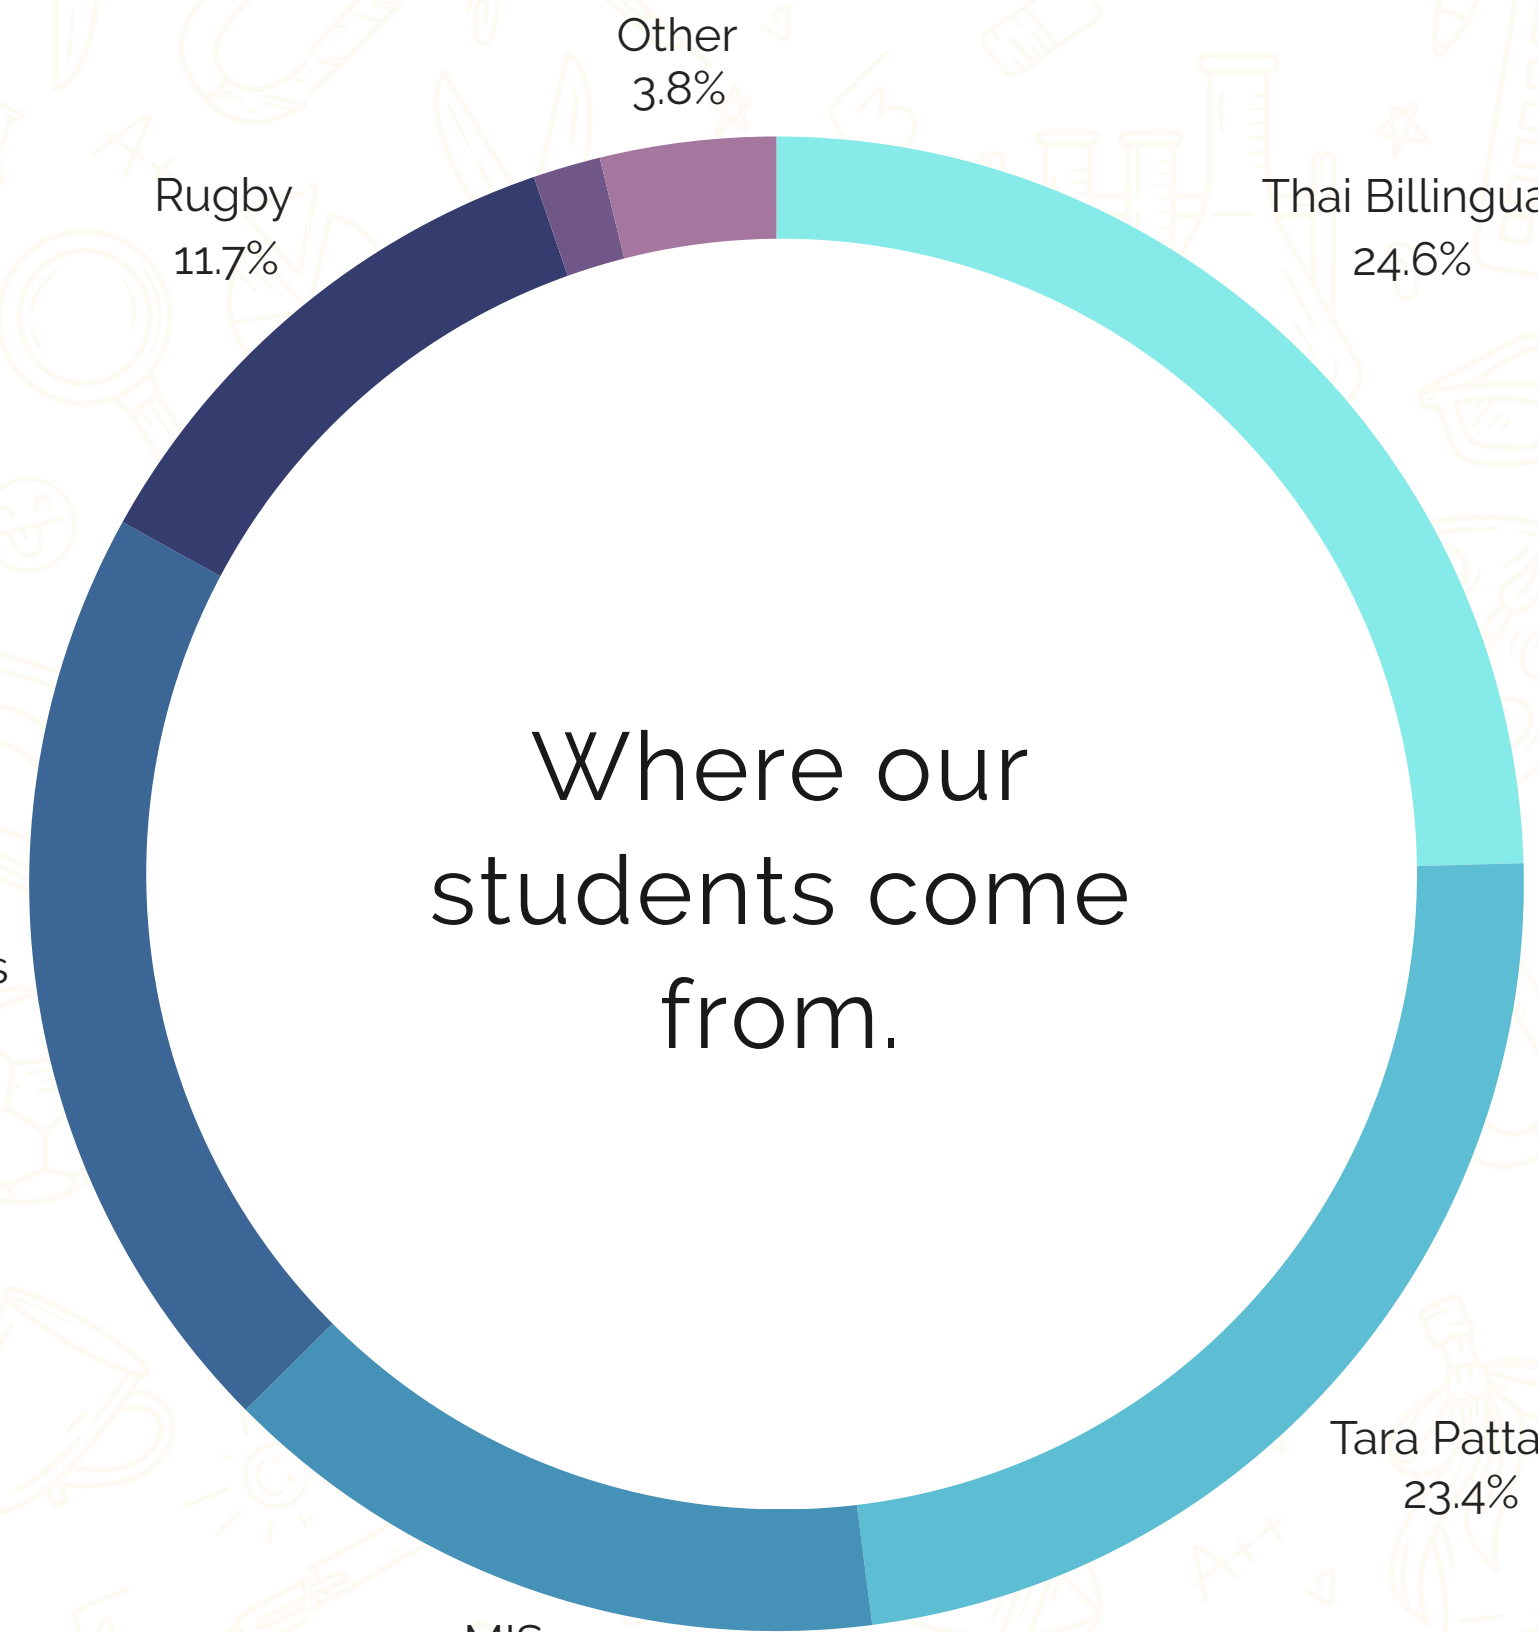

Pattaya Demographic